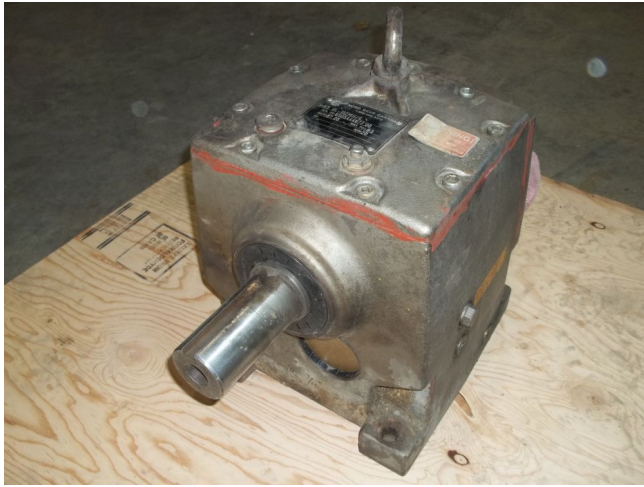

[Dodge 87.06 Inline Gear Reducer](#)
[Inventory ID #153851]

Manufacturer: BALDOR

- Ratio: 87.06:1.
- RPM: 20.
- POS: B3.

Please contact us for more information.