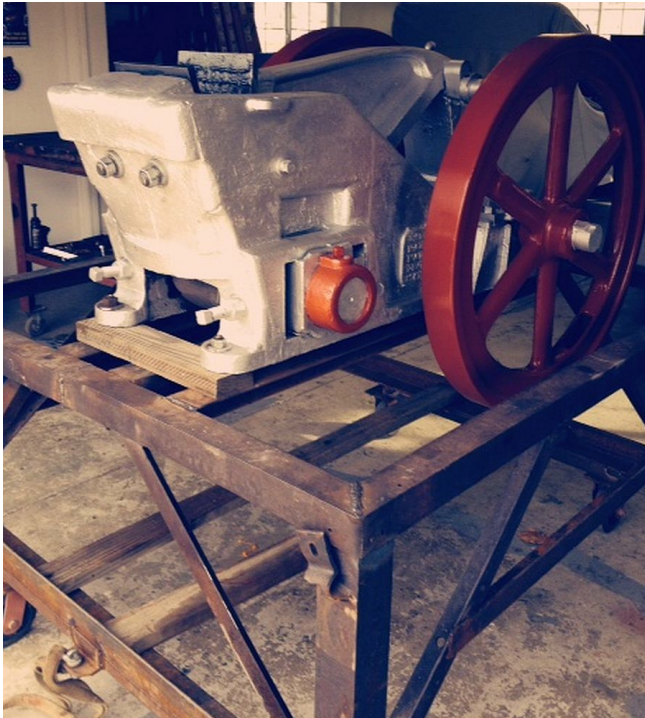

## Dodge 8 in x 12 in Jaw Crusher [Inventory ID #145862]

- Dodge Jaw Crusher.
  - Size: 8 in. x 12 in.
    - Equipped with:
      - New liners.
      - Includes sheaves.
      - New flat belt and belt connectors.
    - Unit is reported in good condition and ready to go into service.