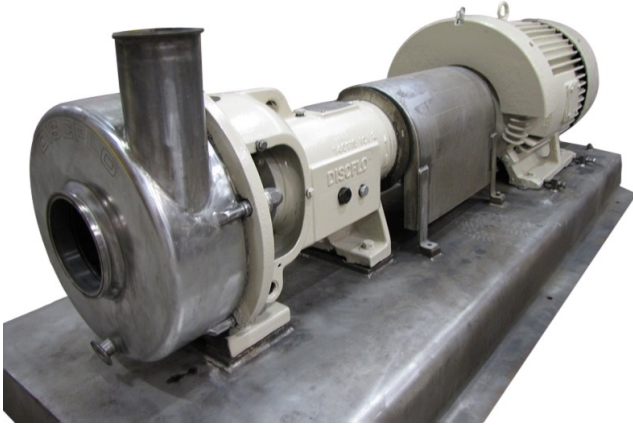

[Disc Flo 604-14 Stainless Steel Pump](#) [Inventory ID #161142]

- 8 in. inlet.
- 6 in. outlet.
- Model: 604-14.
- Capacity: 800 GPM.
- Pressure: 85 ft.
- Sanitary food grade construction.
- Drain on pump casing.
- Powered by [100 HP motor](#).
 - 460V.
 - 1775 rpm.
 - 3 phase.
 - Frame: 405T.
- Stainless steel coupling guard and junction box.
- Heavy duty stainless steel base.
- Quantity: 8.