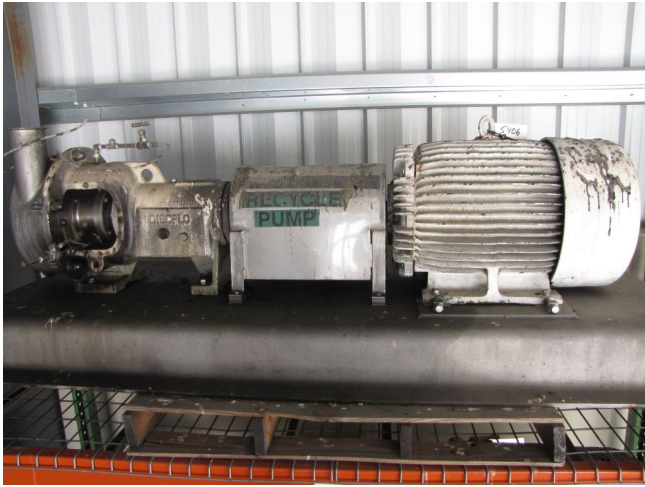

[Disc Flo 604-14 Pump](#) [Inventory ID #160522]

- Stainless steel construction.
- 8 in. inlet.
- 6 in. outlet.
- Model: 604-14.
- Toshiba [50 HP motor](#).
 - 460V.
 - 1175 rpm.
 - Frame: 365T.
 - 60 Amps.
- Stainless steel coupling guard and junction box.
- Heavy duty stainless steel base.
 - Originally used in a food grade application.