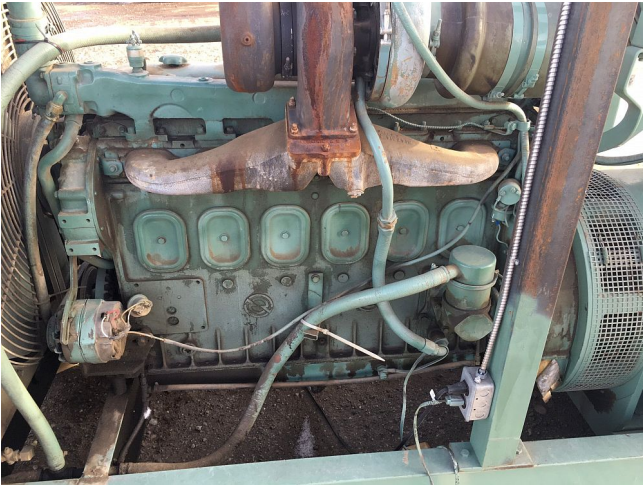

[Detroit 230 kW Diesel Generator](#)

[Inventory ID #139569]

- Detroit 230 kW Diesel Generator.
 - Year: 1999.
 - 1800 rpm.
 - 120/208V.
 - 138/240V.
 - 240/416V.
 - 480V.
 - 600V disconnect.
 - 3 phase, 60 Hz.
 - Equipped with:
 - Full sound suppression.