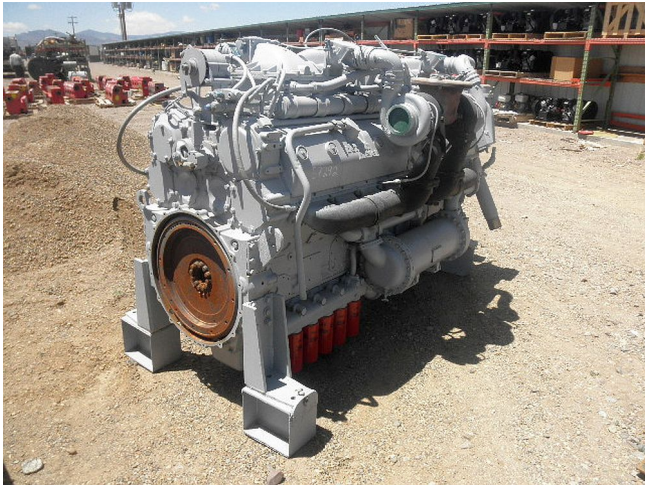

## [Detroit 16V-149T DDEC Diesel Engine](#)

**[Inventory ID #140968]**

- Detroit Diesel Engine.
  - Model: 16V-149T DDEC.
    - 1600 hp @ 1900 rpm.
  - Engine has been rebuilt.
    - Zero hours since rebuild.