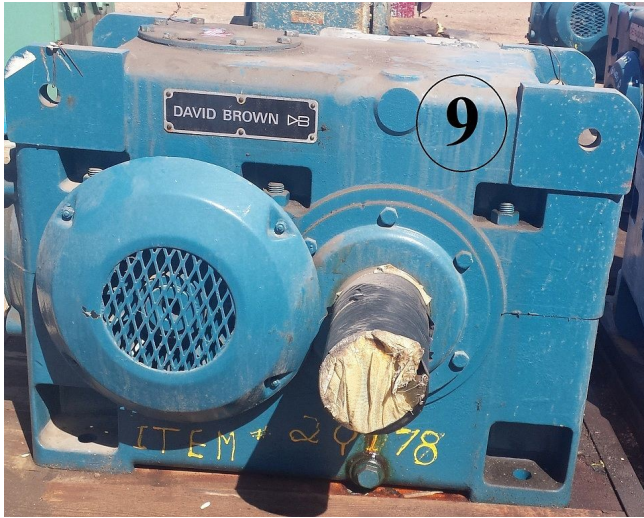

[David Brown 5.062:1 Ratio Speed Reducer](#)
[Inventory ID #82342]

Manufacturer: DAVID BROWN

- Parallel mount.
- Type: AH1-250.
- 4-9/16 in. & 3-1/2 in. shafts.