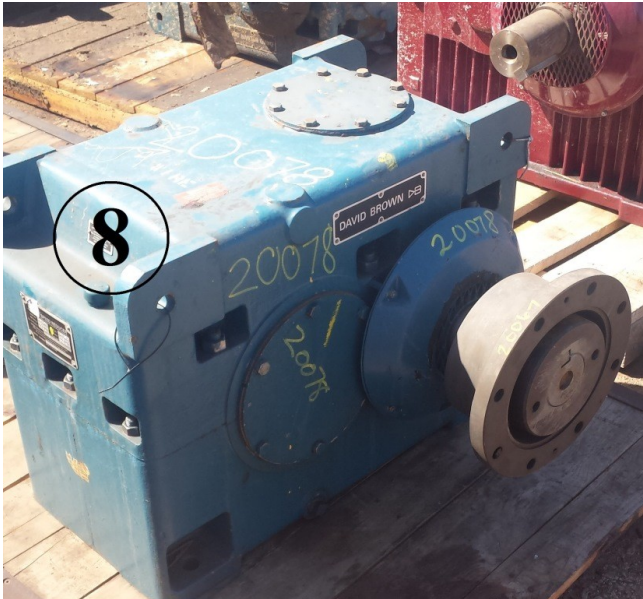

David Brown 4.15:1 Ratio Speed Reducer

[Inventory ID #82079]

- Type: AH1-250.
- 3-1/4 in. & 4-7/16 in. shafts.
- Parallel mount.