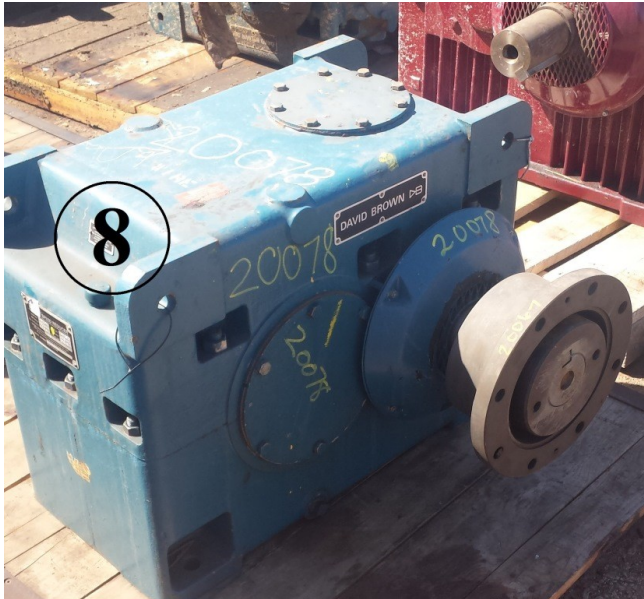

## David Brown 4.15:1 Ratio Speed Reducer

**[Inventory ID #82079]**

- Type: AH1-250.
- 3-1/4 in. & 4-7/16 in. shafts.
- Parallel mount.