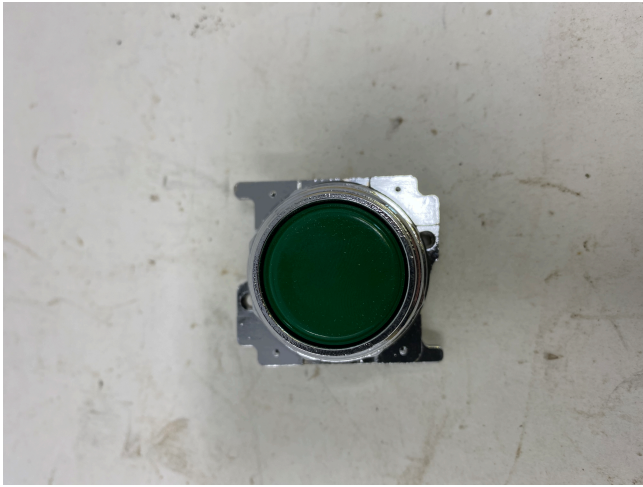

## CUTLER HAMMER GREEN PUSH BUTTON

**[Inventory ID #997988]**

CUTLER HAMMER GREEN PUSH BUTTON

NEW SURPLUS