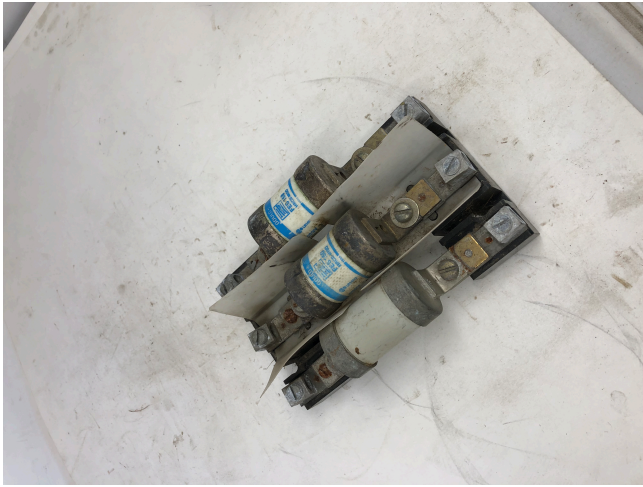

## Cutler-Hammer Fuse Holder

**[Inventory ID #1068351]**

Type: 176D229G159(x2)

3 Pole

With Lugs

100Amp & 200Amp DS Switch Fuse Box Assembly

Comes With (3) FES150 Fuses (HRCII Style; Gould)