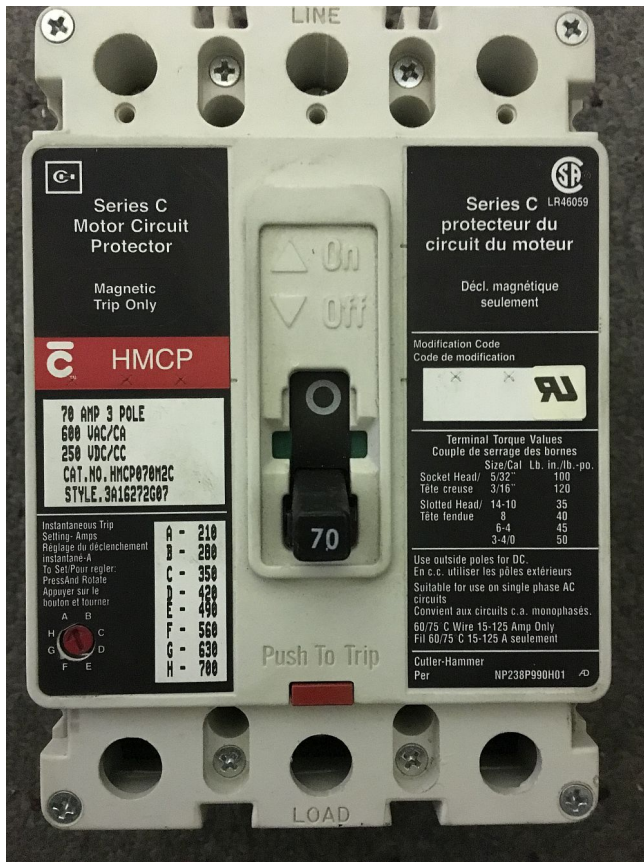

## Cutler Hammer 70 Amp Breakers [Inventory ID #313233]

- Motor Circuit Protector
- Panel Mounted
- 70 Amp
- 3 Pole
- Motor Rated 210-700A
- 600 VAC
- Magnetic Trip
- 4 Units Available
- Location: Western Canada