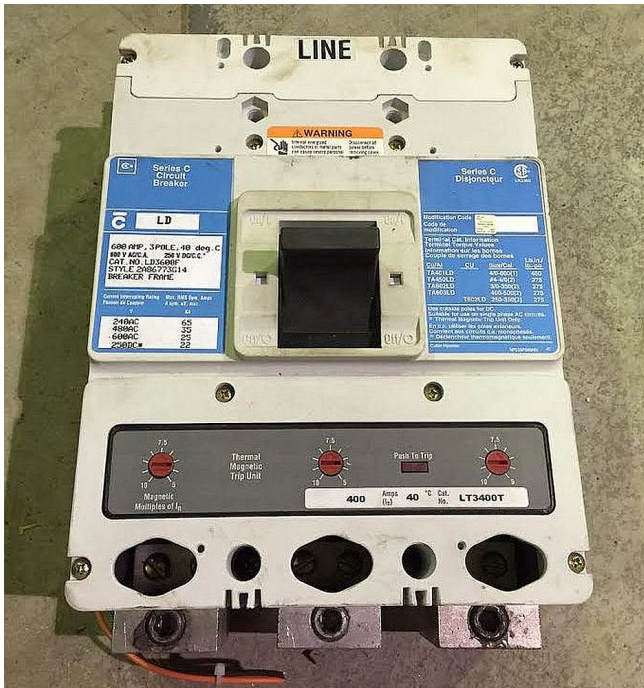

Cutler Hammer 600A Breaker [Inventory ID #136337]

- Cutler Hammer 600A Breaker.
 - Series C.
 - Model: LD
 - 3 pole.
 - 400A adjustable trip.
 - 500 MCM lugs in and out.

Please contact us for more information.

View More [3 Pole 600 Amp Breakers](#)