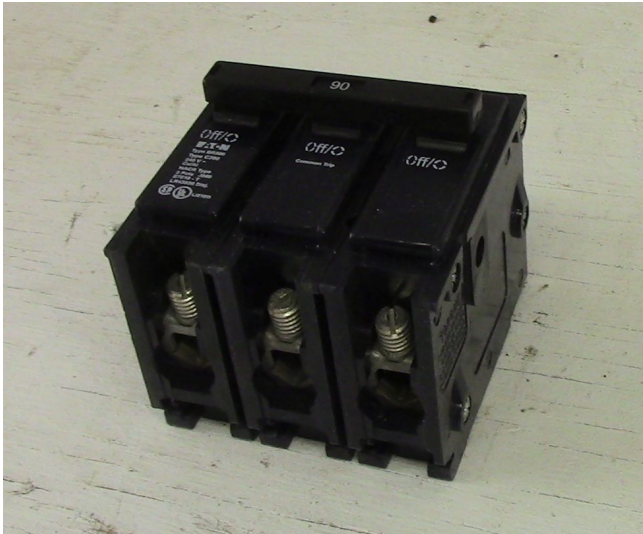

[Cutler Hammer 3 Pole 90 Amp Push-in Breaker](#)
[Inventory ID #166337]

- 120-240 VAC
- 3 Pole
- Type: BR390
- Push-in
- Quantity 1

View More [90 Amp Breakers](#)