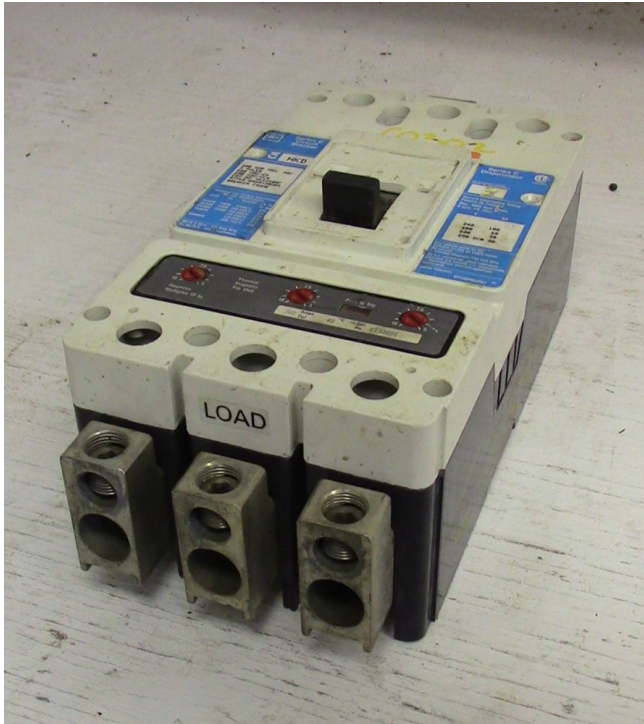

## Cutler Hammer 3 Pole 400 Amp HKD Breaker [Inventory ID #163574]

**Manufacturer: CUTLER HAMMER**

- 240-600 VAC
- 250 VDC
- 3 Phase
- Cat #: HKD3400F
- Style #: 8985A38G04
- Adjustable Trip Settings
- Quantity 0

View More [400 Amp Breakers](#)