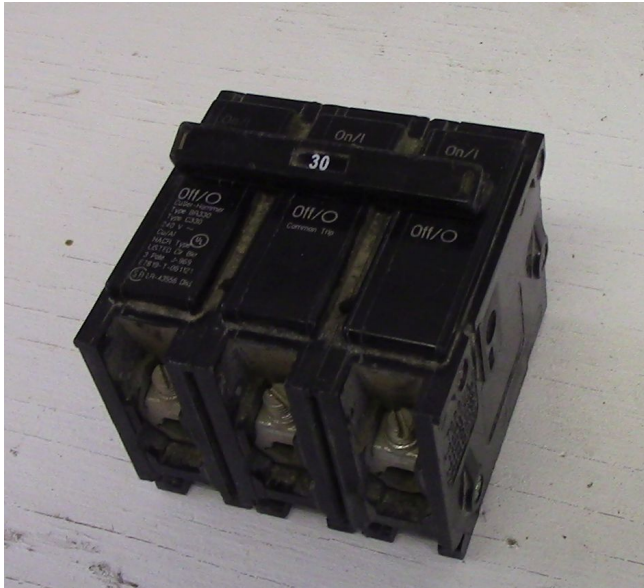

[Cutler Hammer 3 Pole 30 Amp Push-in Breaker](#) [Inventory ID #165261]

Manufacturer: CUTLER HAMMER

- 240 VAC
- 3 Pole
- Type: BR330
- Push-in
- Quantity 9

View More [30 Amp Breakers](#)