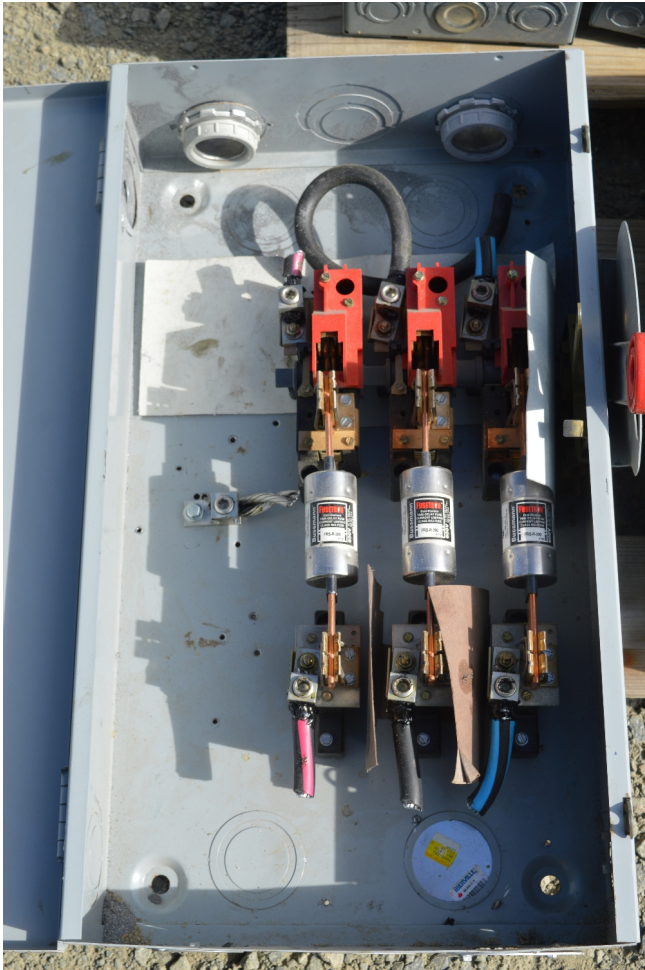

## [Cutler Hammer 200 Amp Fusible Disconnect](#) [Inventory ID #1050558]

- 200 Amp
- Voltage: 600 Volts
- Location: British Columbia, Canada

View more [Disconnects](#)