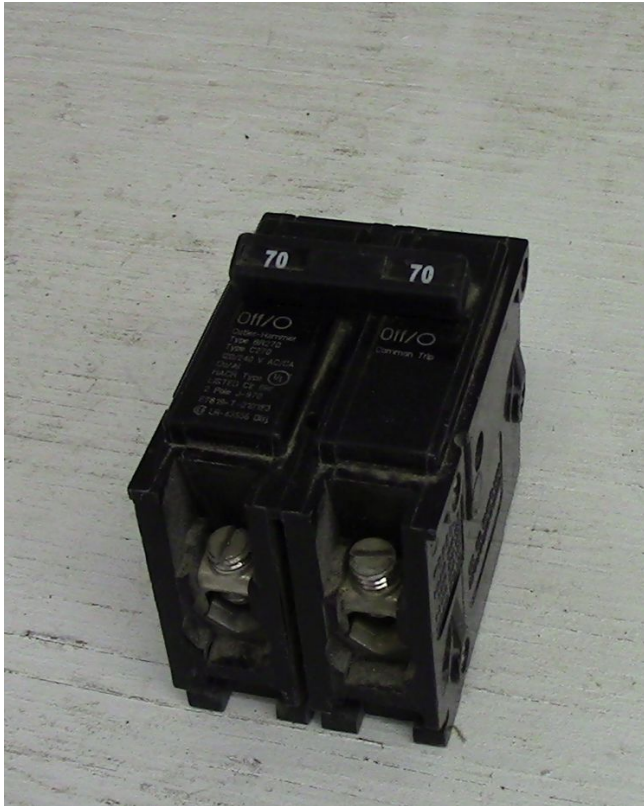

[Cutler Hammer 2 Pole 70 Amp Push-in Breaker](#) [Inventory ID #164684]

Manufacturer: CUTLER HAMMER

- 120-240 VAC
- 2 Pole
- Type: BR270 HACR
- Push-in
- Quantity 4

View More [70 Amp Breakers](#)