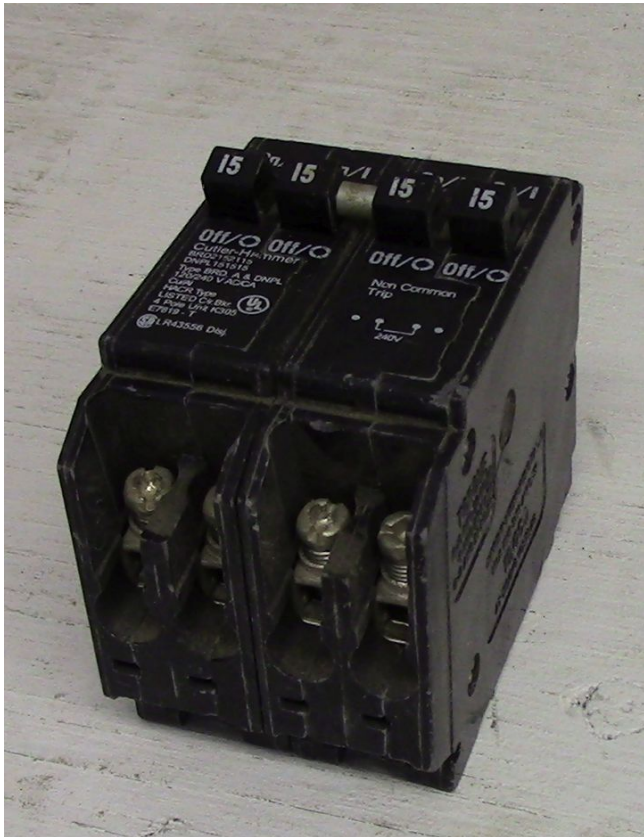

## [Cutler Hammer 2 Pole 15 Amp w/ Two 1 Pole 15 Amp Push-in Breaker](#)

[Inventory ID #164174]

Manufacturer: CUTLER HAMMER

- 120-240 VAC
- Cat #: DNPL151515
- Type: BRD2152115 HACR
- Push-in
- Quantity 27

View More [15 Amp Breakers](#)