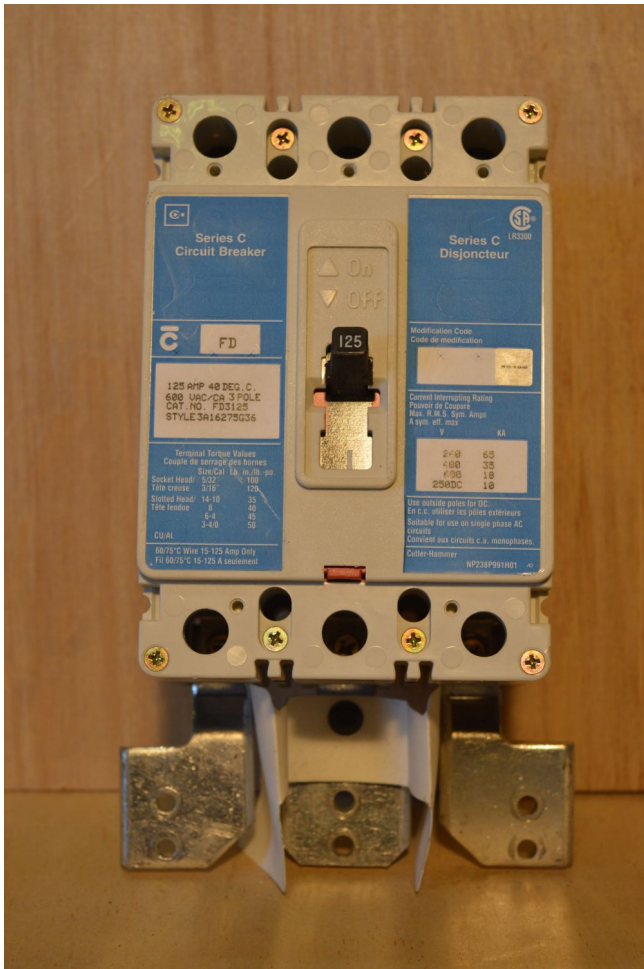

Cutler Hammer 125 Amp Breaker [Inventory ID #254102]

Manufacturer: CUTLER HAMMER

- Series C
- FD
- 125 Amp
- 600 Volts
- 3 Phase
- Location: Western Canada

View more [Breakers](#)