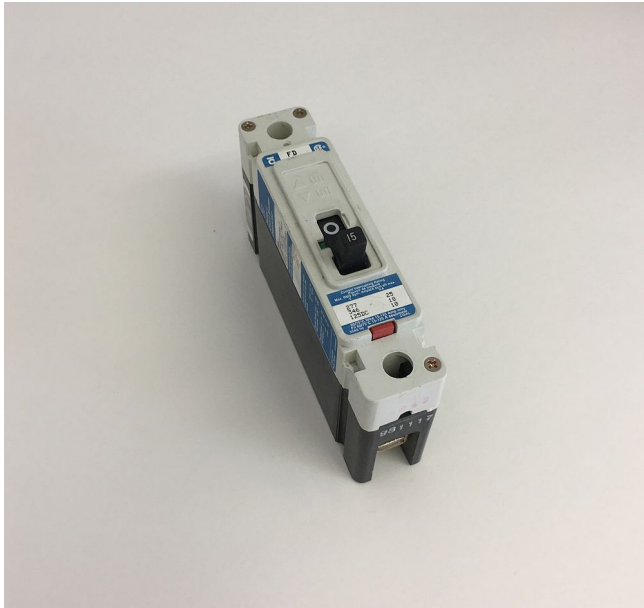

---

[Cutler Hammer 1 Pole 15 Amp FD Style Breaker](#)  
**[Inventory ID #191386]**

**Manufacturer: CUTLER HAMMER**

- 347 VAC
- 125 VDC
- 1 Pole
- Type FD
- Cat #: FD1015
- Quantity 1

View More [1 Pole 15 Amp Breakers](#)