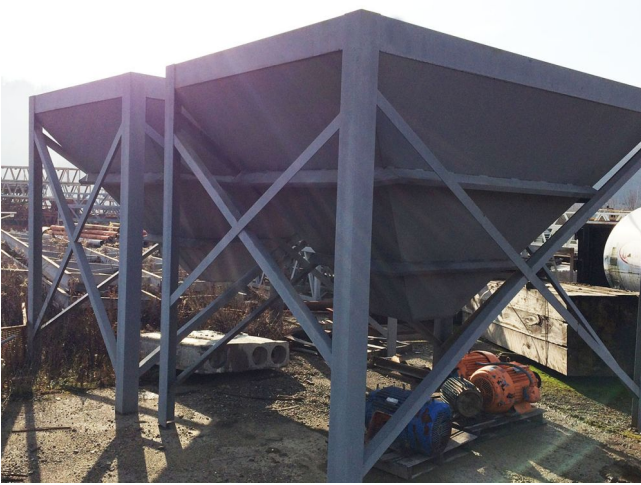

Custom Built Hopper [Inventory ID #186137]

- Dimensions: 8 ft. x 12 ft.
- Style: Freestanding.
- Quantity: 2.

Please contact us for more information.

View more [Hoppers](#)