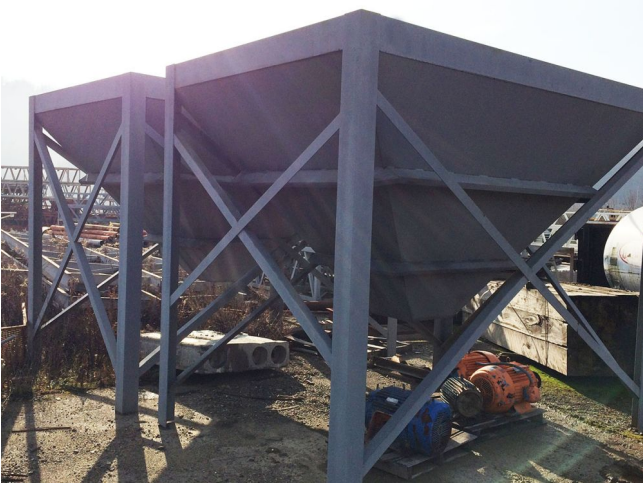

Custom Built Hopper [Inventory ID #186137]

- Dimensions: 8 ft. x 12 ft.
- Style: Freestanding.
- Quantity: 2.

Please contact us for more information.

View more [Hoppers](#)