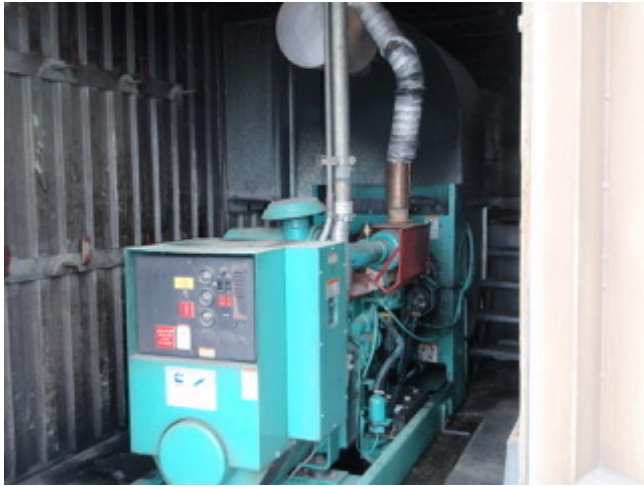

Cummins Onan 150 kW Generator Trailers

[Inventory ID #217004]

Manufacturer: CUMMINS

- Generator mounted in 20 ft. trailer.
- Cummins Onan 150 kW Genset.
 - Model: 150DGFA.
 - RPM: 1800.
 - HZ: 60.
 - Single Phase kW: 90.
 - 3 Phase kW: 135.
- Used on railways.
- Quantity: 4
- Location: Eastern Canada