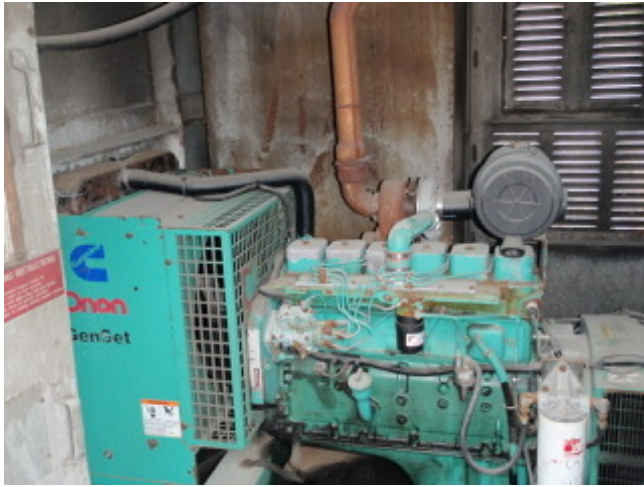

Cummins Onan 150 kW Generator Trailers

[Inventory ID #216993]

Manufacturer: CUMMINS

- Two generators mounted in each 40 ft. trailer.
- Statically controlled shutters.
- Cummins Onan 150 kW Gensets
 - Model: 150DGFA.
 - RPM: 1800.
 - HZ: 60.
 - Single Phase kW: 90.
 - 3 Phase kW: 135.
- Used on railways.
- Quantity: 10.
- Location: Eastern Canada.