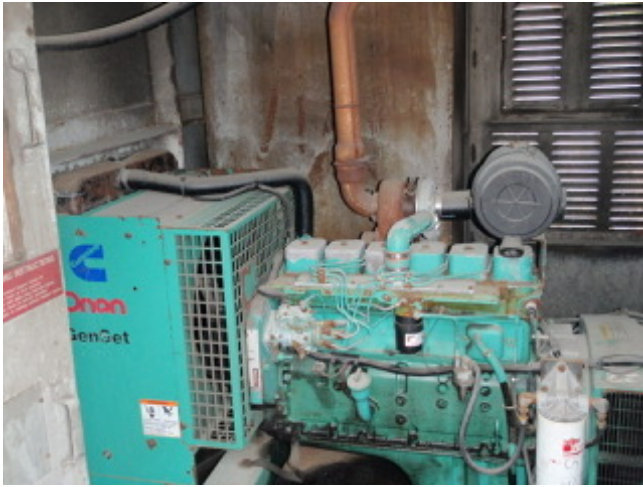

Cummins Onan 150 kW Generator Trailers

[Inventory ID #216993]

- Two generators mounted in each 40 ft. trailer.
- Statically controlled shutters.
- Cummins Onan 150 kW Gensets
 - Model: 150DGFA.
 - RPM: 1800.
 - HZ: 60.
 - Single Phase kW: 90.
 - 3 Phase kW: 135.
- Used on railways.
- Quantity: 10.
- Location: Eastern Canada.