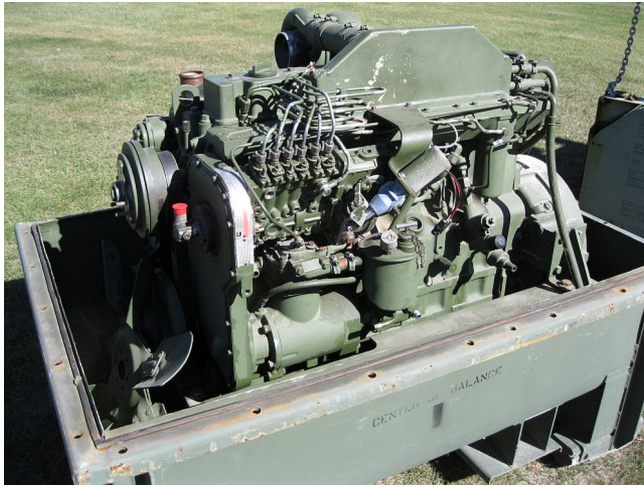

Cummins CPL 893 Diesel Engine [Inventory ID #140474]

Manufacturer: CUMMINS

- Cummins Diesel Engine.
 - Year: 2007.
 - Model: CPL 893.
 - 250 hp.
 - Rebuilt.
 - Equipped with:
 - 24V starter.
 - Industrial spec alternator.
 - Could be used for a buncher.