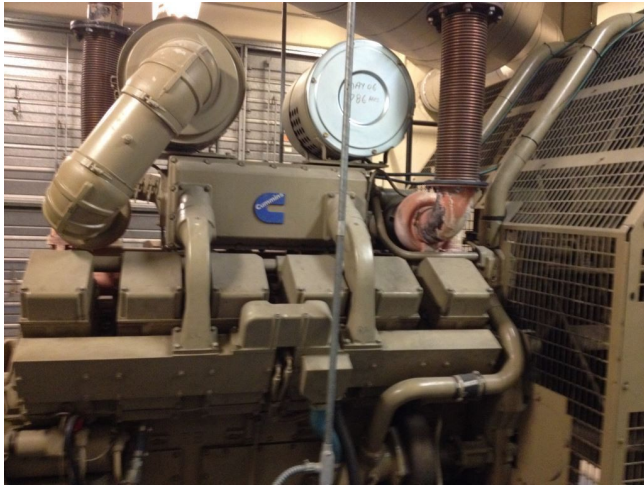

Cummins 750 kW Diesel Generator

[Inventory ID #118692]

Manufacturer: CUMMINS

- Cummins 750 kW Diesel Generator.
 - Model: KTA38 GS1.
 - 480/277V, 3 phase, 60 Hz.
 - Manufactured: 05/1987.
 - Serial No: 75225.
 - Engine No: 3312155.
 - 1135 hp @ 1800 rpm.
 - Hours: 1028 since new.