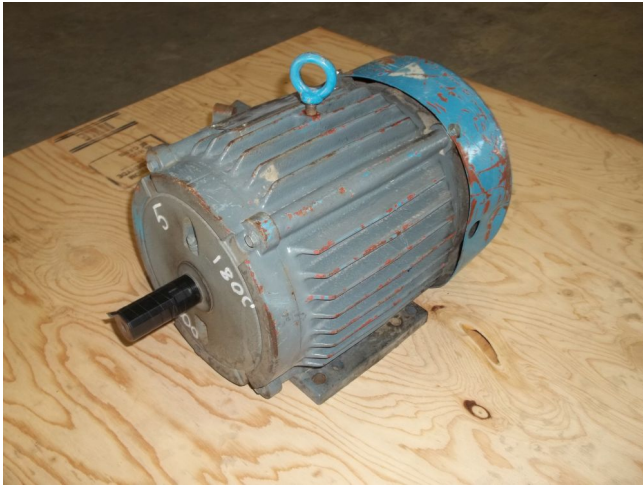

Crown Triton 5 HP Motor

[Inventory ID #151149]

- 575V.
- 1,755 rpm.
 - 3 phase.
 - 60 Hz.
- Frame: 184T.
- TEFC.

Please contact us for more information.