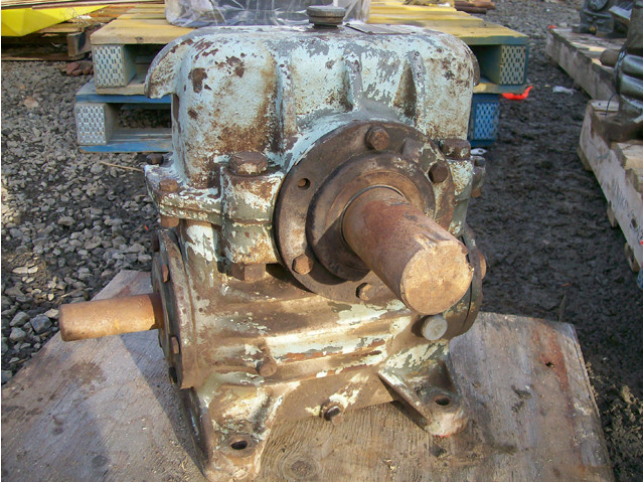

## Crofts Size 5 Right Angle Reducer [Inventory ID #44999]

- Crofts
- Size 5
- Right Angle Reducer.
- 30:1 Ratio.