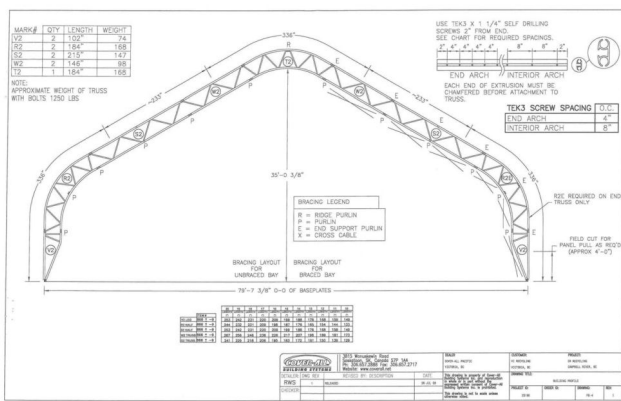

## Cover-All 80 ft. x 154 ft. Building [Inventory ID #213789]

- New never set up.
- 80 ft. wide.
- 154 ft. long.
- 35 ft. ceiling.
- Engineered for 4 ft. snow loads.
- Engineered drawings included.
- All hardware in the box still never erected.
- Poly cover included.
- Location: Western, Canada.
- Contact for additional details.