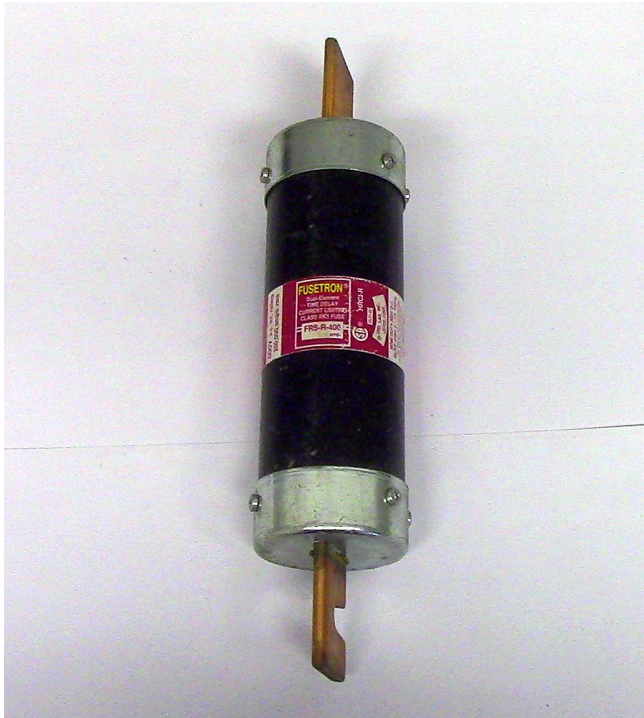

[Cooper FuseTron 400 Amp Class RK5 Fuse](#)

[Inventory ID #168504]

- 600 VAC
- Class RK5
- Type: FRS-R-400
- Dual Element Time Delay
- Style: Knife Fuse
- Length: 11.63 in.
- Quantity 4

View More [400 Amp Fuses](#)