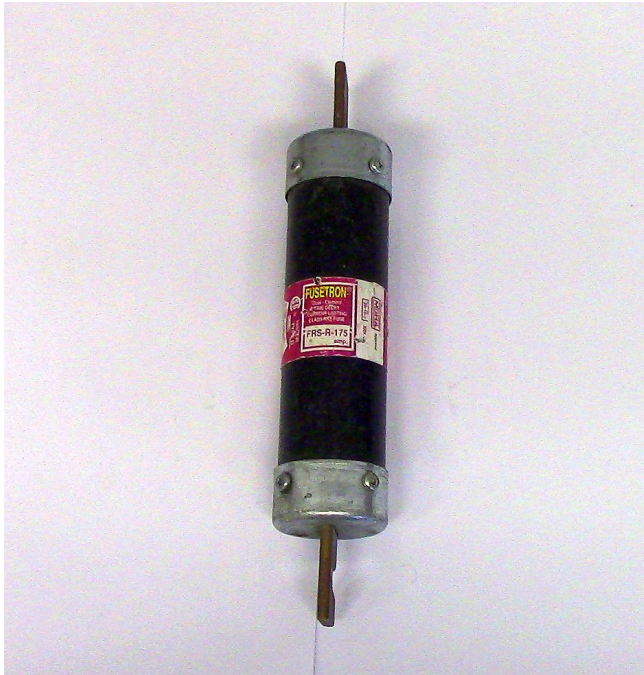

## [Cooper Bussman Fusetron 175 Amp Class RK5 Fuse](#) [Inventory ID #168407]

**Manufacturer: COOPER, BUSSMAN**

- 600 VAC
- 300 VDC
- Class RK5
- Type: FRS-R-175
- Dual Element Time Delay
- Style: Knife Fuse
- Length: 9.63 in.
- Quantity 6

View More [175 Amp Fuses](#)