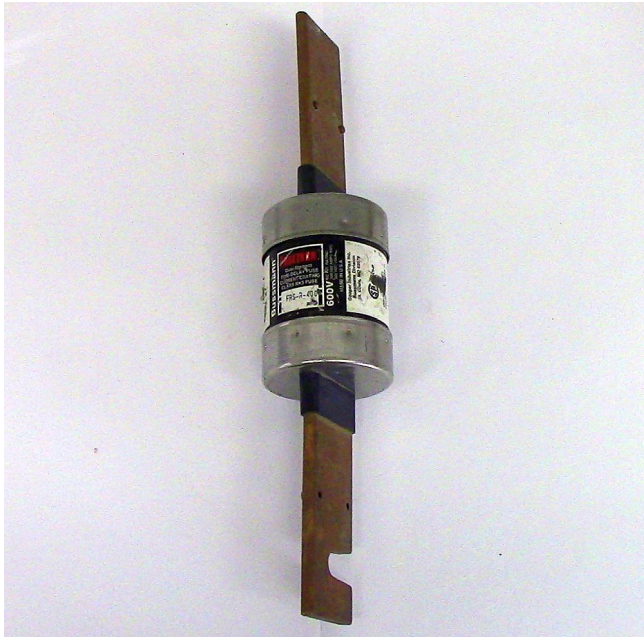

## [Cooper Bussman Class RK5 400 Amp Fuse](#)

**[Inventory ID #170543]**

**Manufacturer: COOPER, BUSSMAN**

- 600 VAC
- 300 VDC
- Class RK5
- Type: FRS-R-400
- Dual Element Time Delay
- Style: Knife
- Length: 11.63 in.
- Quantity 2

View More [400 Amp Fuses](#)