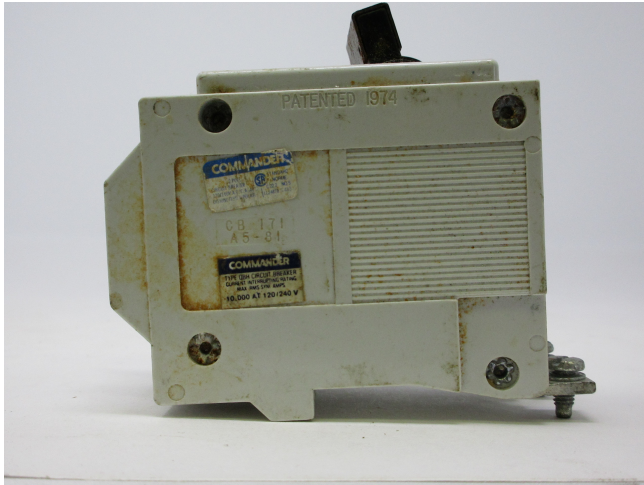

## COMMANDER 100 AMP 2 Pole Bolt On Breaker

**[Inventory ID #366347]**

2 Pole

Amp: 100

Volt: 120/240

Style: Bolt On

Type: QB

single phase