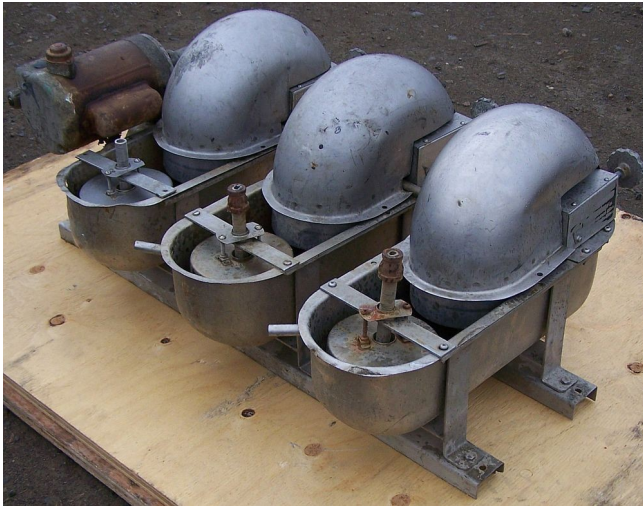

## Clarkson Triple Drive Reagent Feeder

**[Inventory ID #99303]**

- Model E3.
- Single phase electric drive
  - 120/230 Volt
- Heavy duty manual On/Off switch.
- Common drive shaft for all 3 feeders.
- Individual manual flow controls.
- Comes with 30 - B1 (Large) cups or 30 - B2 (Small) cups
  - 10 per feeder.
- Supplied refurbished and ready to install.