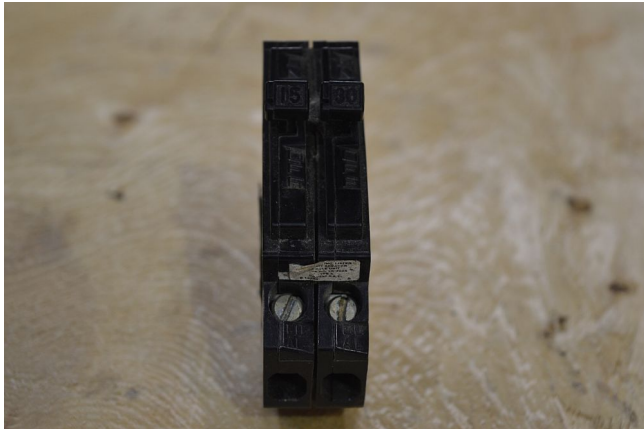

[Challenger GTE/Sylvania 1 Pole 15/30 Amp Breaker](#)

[Inventory ID #334430]

- 2 - 1 Pole
- Amp: 15/30
- Volt: 120/240
- Style: Twin
- Type: A
- Single Phase
- Location: British Columbia, Canada

View more [Breakers](#)