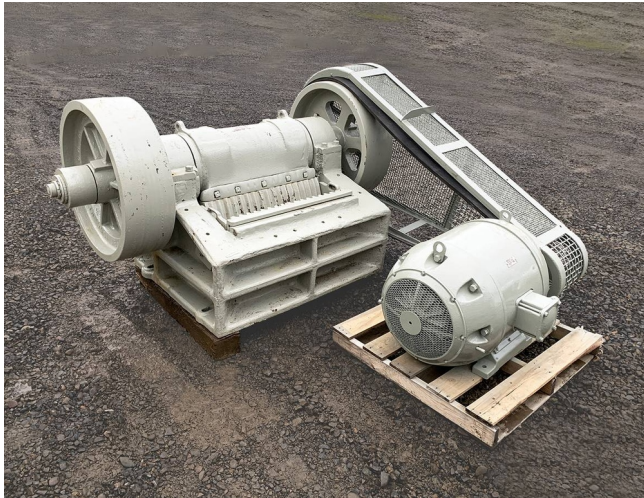

Cedarapids 10x36 Jaw Crusher [Inventory ID #1377267]

Cedarapids 10x36 Jaw Crusher

- Make: Cedarapids
- Model/Size: 10x36
- Condition: Used, Reported in Good Condition
- With Motor and Shroud

- Feed Size: 8in x 28in
- Discharge Size:
 - Min: 1.5in
 - Max: 3.5in
- Capacity: 50-85 TPH @ 3.5in Discharge, 20-36 TPH @ 1.5in Discharge

- Drive: Electric Motor
 - Make: Louis Allis Co.
 - Type: JX
 - Power Output: 50HP
 - Speed: 880 RPM
 - Voltage: 220/440 Volts
 - Current: 132/66 Amps
 - Phase: 3-Phase
 - Frequency: 60Hz
 - Frame: 504U

- Overall Dimensions:
 - Height: Approx. 50in

- Depth: Approx. 47in
- Width: Approx. 96in
- Wheel: 36in Dia.

- Location: Northwest USA

View More [Jaw Crushers](#)