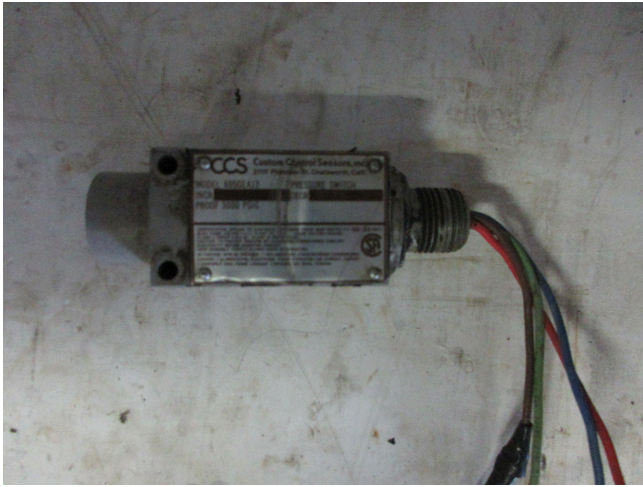

CCS Pressure Switch [Inventory ID #1367430]

CCS Pressure Switch

Model:695GEAJ3

Proof 3000 PSIG

DECR: 320 PSI

- Location: Savona, British Columbia, Canada