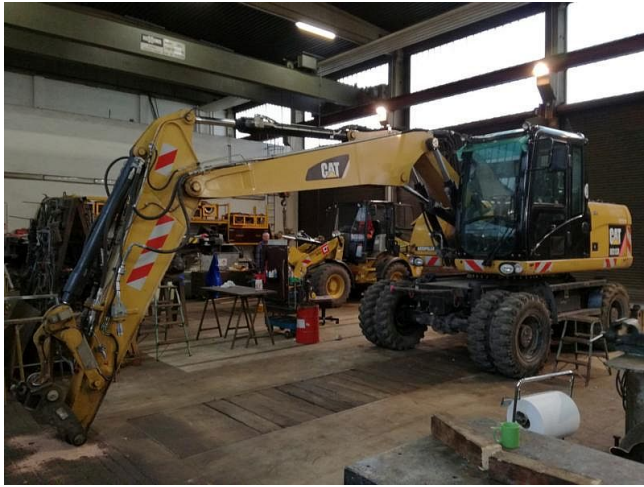

Caterpillar M313D Excavator [Inventory ID #174925]

Manufacturer: CATERPILLAR

- Year: 2011.
- CAT C4.4 ACERT engine.
 - 136.8 HP.
 - 4 cylinder.
- Gear type transmission.
 - 2 forward.
 - 2 reverse.
 - 23 mph max. travel speed.
- Mechanical quick attach.
- Adjustable boom and blade.
- Mounted on wheels.
- Operating hours:
 - 4,112 & 4,000.
- Quantity 2.