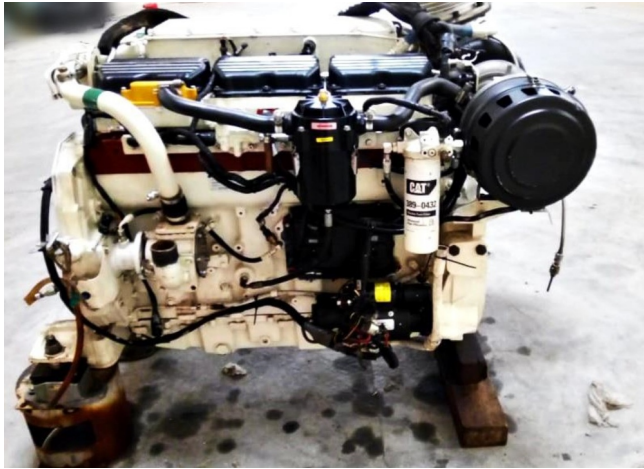

[Caterpillar C12 Marine Engines](#)

[Inventory ID #1424431]

Caterpillar C12 Marine Engines

Quantity: 2 Units Available

- Make: Caterpillar
- Model: C12
- Type: Diesel Marine Engine
- Year:
 - Unit 1: 2008
 - Unit 2: 2013
- Condition: Used, Overhauled Condition
- Power Output: 526kW (705HP)
- Max Rated Speed: 2,300RPM
- Displacement: 732in³
- Unit 1 has a Gearbox Installed