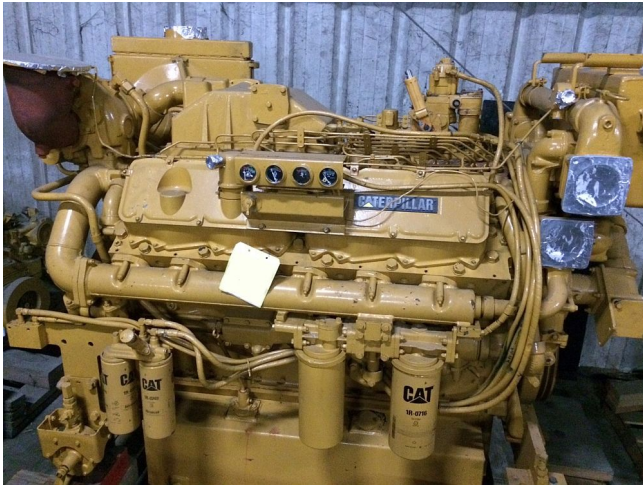

Caterpillar 3412 DITA Marine Engine [Inventory ID #136477]

- Caterpillar Diesel Marine Engine.
 - Year: 1992.
 - Model: 3412 DITA.
 - 624 hp @ 1800 rpm.
 - Arrangement: 4W-3920.
 - Hours: 5257 since being rebuilt.
 - Flywheel housing size SAE 0.
 - Keel cooled.
 - 24V electric starter.