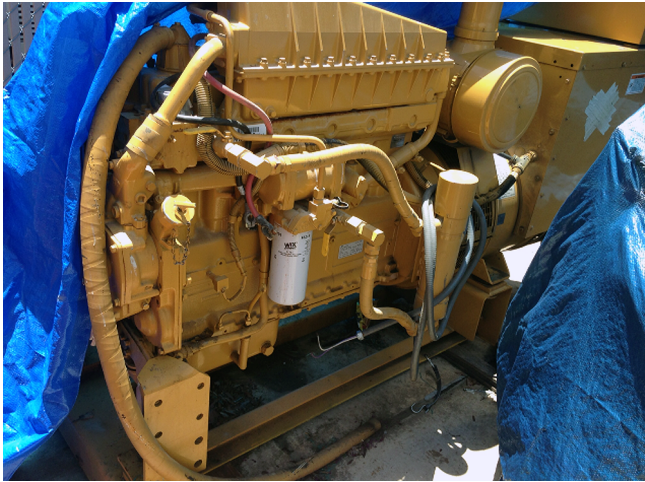

Caterpillar 230 kW Diesel Generator

[Inventory ID #117917]

Manufacturer: CATERPILLAR

- Caterpillar 230 kW Diesel Generator.
 - Model: 3306.
 - Year: 1999.
 - Hours: Approx. 808.
 - Dimensions (L x W x H):
 - 94 in. x 36 in. 67 in.
 - Skid dimensions (L x W):
 - 68 in. x 29 in.