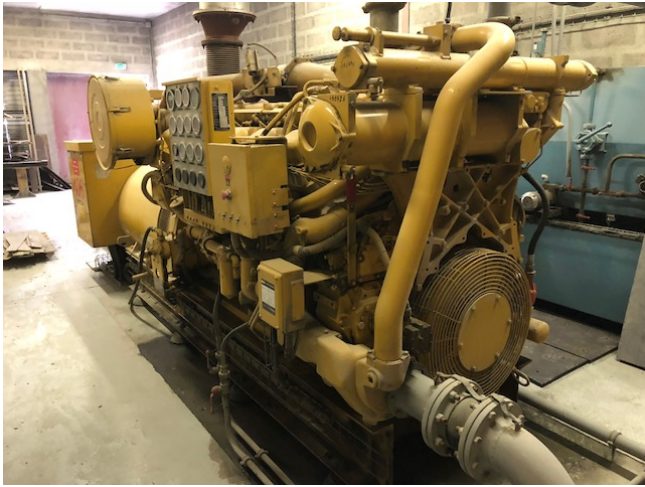

Caterpillar 1120 kW Diesel Generator

[Inventory ID #254875]

- Model: 3512 STD
- 1400 KVA
- 400 Volts
- Year: 1988
- Hours: 7900
- Generator Air Cooling
- Silencer
- Control Panel
- Location: Europe

View more [Diesel Generators](#)