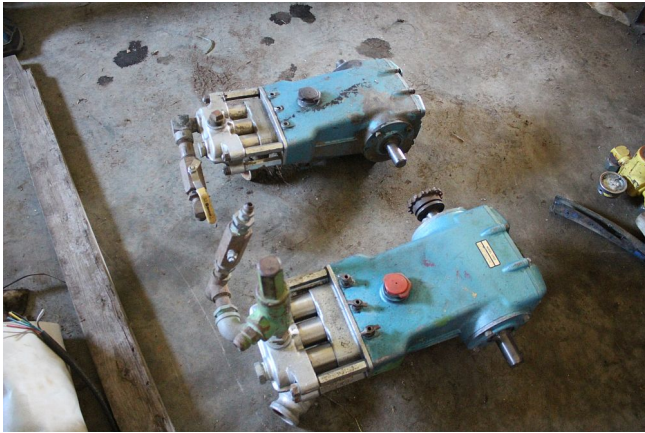

Cat Triplex Piston Pumps [Inventory ID #286138]

- Model: 2520
- 2 Units Available
- Location: Western Canada

View more [Piston Pumps](#)