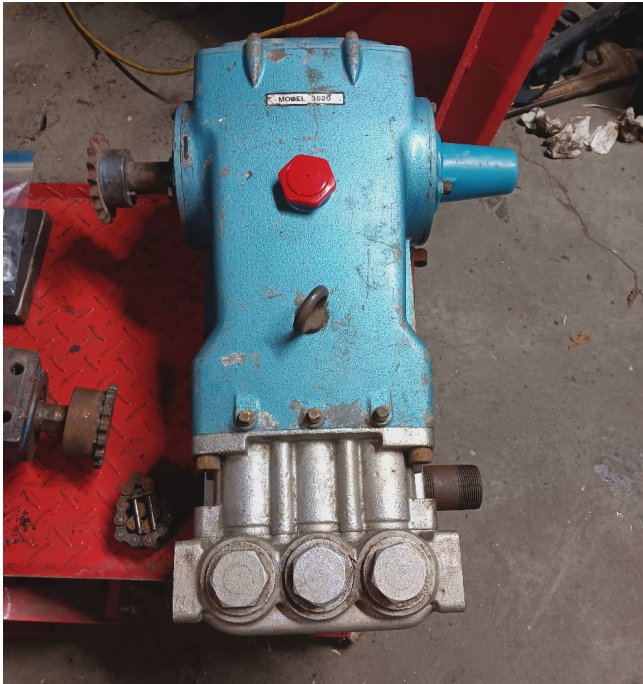

Cat 3520 Piston Pump [Inventory ID #1396021]

Make: Cat
Model: 3520

Cat 3520 Piston Pump

- Make: Cat Pumps
- Model: 3520
- Type: Piston Pump
- Style: Triplex
- Condition: Used, Reported in Good Condition
- Flow Rate: 25 GPM (94.6 LPM)
- Pressure Rating: 100-2000 PSI (6.9-138 bar)
- Inlet Pressure Range: Flooded to 70 PSI
- Speed: 870 RPM
- Bore: 1.26in (32mm)
- Stroke: 1.89in (48mm)
- Complete with Hydraulic Motor

- Location: Eastern Canada

View More [Piston Pumps](#)