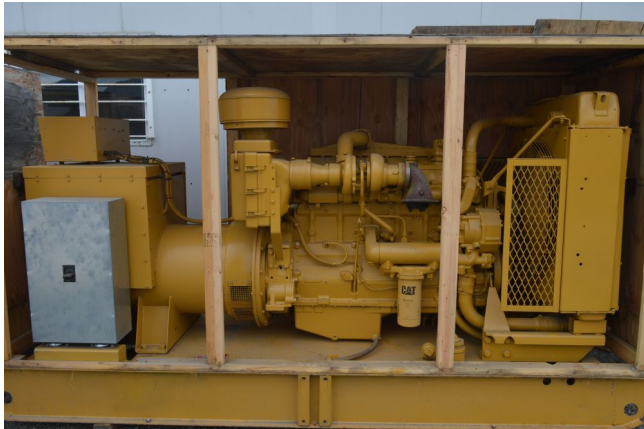

Cat 210 kW Generator [Inventory ID #238765]

Manufacturer: CAT

- Engine Model: 3406
- kW: 210
- Hours: 0 Total Rebuild
- Volts: 240/480
- KVA: 263
- Amps: 632 @ 240 - 316 @ 480
- Hz: 60
- Phase: 3
- RPM: 1800
- Main Breaker:
 - General Elec.
 - 600 Amp Frame
- Output Panel Consists of:
 - Volt Guage
 - AMP Guage
 - Hertz Guage
 - Coolant Temp Guage
 - Oil Pressure Guage
 - Battery Guage
- Location: Western Canada