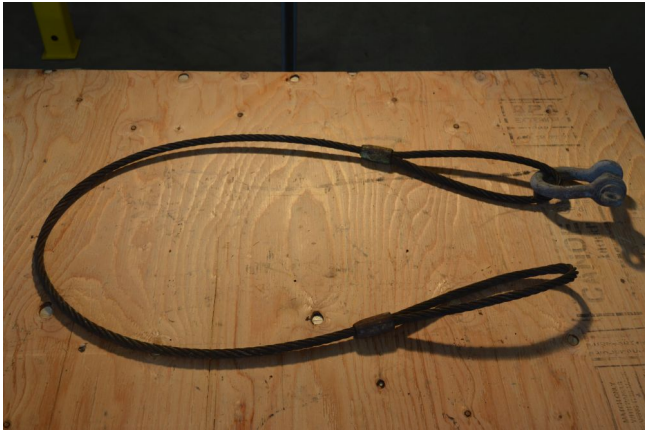

Cable Slings

[Inventory ID #255051]

- 3/4" x 64" Double Eye Sling - Qty: 2
- 1/2" x 72" Double Eye Sling - Qty: 2
- Location: Western Canada

View more [Shop Tools](#)