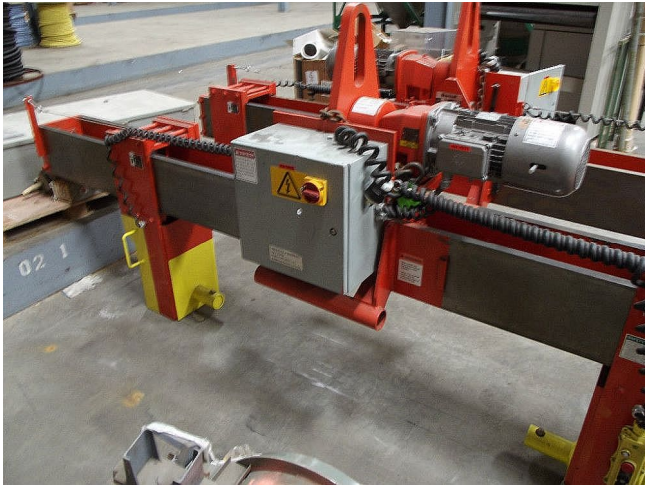

[Bushman Equipment 2 Ton Motorized Roll Lifter](#) [Inventory ID #190415]

- Model: M2028.
- Serial No.: 30392.
- Type: K6856.
- Unit weight: 2400 lbs.
- Motor:
 - Nord 3 HP Motor.
 - 2.20 kW.
 - Volts: 230/460.
 - RPM: 1705.
 - Ph: 3.
 - SF: 1.15.
 - Hz: 60.
 - Amb.: 40 Degrees Cels.
 - VAC: 480.
 - VDC: 205.