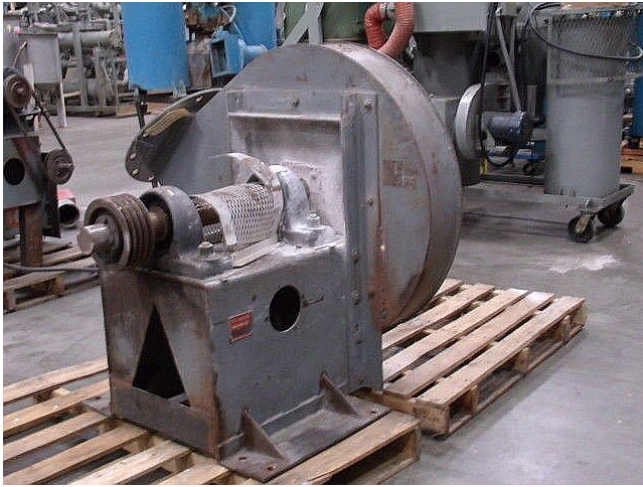

[Buffalo Size 7 Blower](#)

[Inventory ID #189344]

- Wheel Diameter: 28 In.
- Inlet Diameter: 9 In.
- Outlet: 12 In. X 6 In.
- Type: E.

View more [Centrifugal Blowers](#).