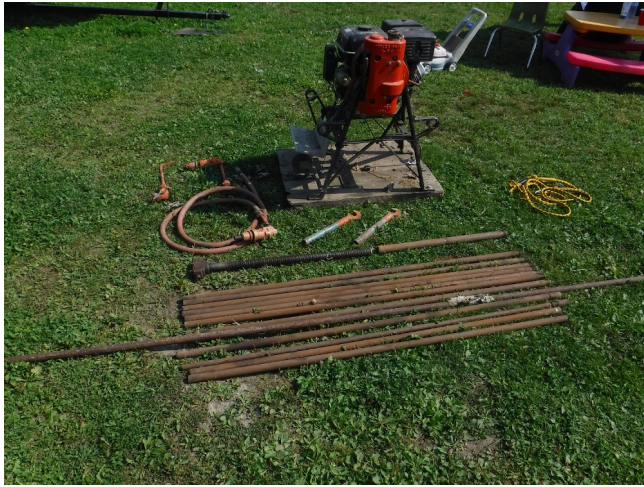

[Boyles Bros X Ray Diamond Core Drill](#)

[Inventory ID #1000350]

- Boyles Brothers X-ray Diamond drill
- Driven by a 13 Hp 4 stroke gas engine.
- Manual pull start and 12 volt electric start
 - Complete with battery
- Includes:
 - 40 ft. of RW extension rods
 - 1 - 5' Core Tube
 - 2 - Water swivels
 - 2 - Rod holders
 - 1 - Rod Clamp
- Move with a UTV or Fly in
- Location: Western Canada