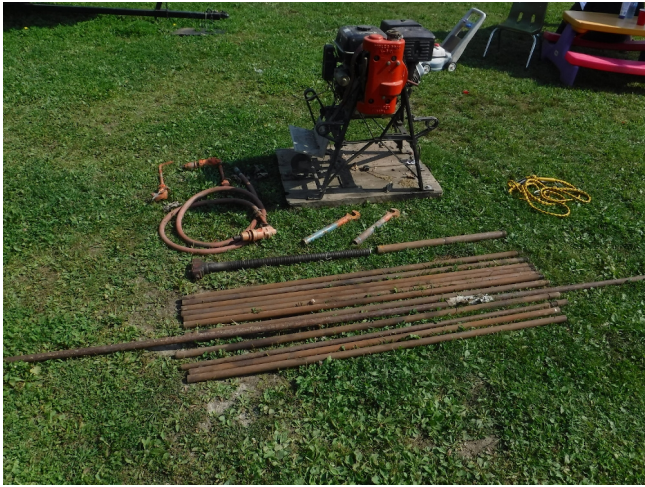

[Boyles Bros X Ray Diamond Core Drill](#)

[Inventory ID #1000350]

- Boyles Brothers X-ray Diamond drill
- Driven by a 13 Hp 4 stroke gas engine.
- Manual pull start and 12 volt electric start
 - Complete with battery
- Includes:
 - 40 ft. of RW extension rods
 - 1 - 5' Core Tube
 - 2 - Water swivels
 - 2 - Rod holders
 - 1 - Rod Clamp
- Move with a UTV or Fly in
- Location: Western Canada