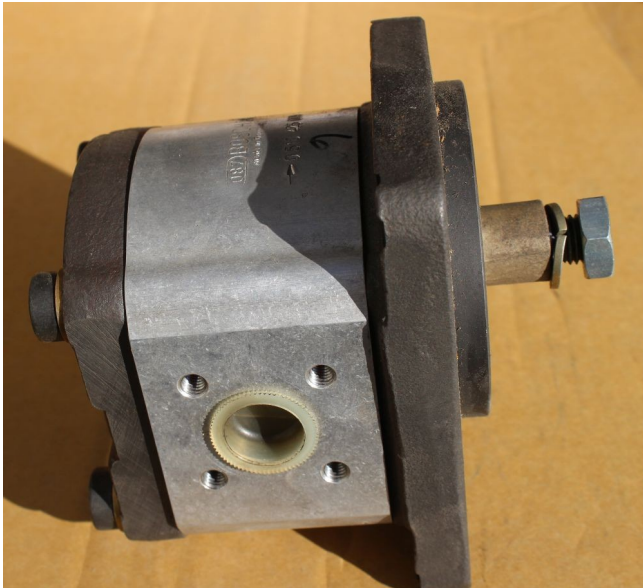

[Bosch Series F External Gear Pump](#) [Inventory ID #110020]

- **Bosch Series F External Gear Pump.**
 - Model No. 0 510 425 009.
 - Displacement: 8 cm³/revolution.
 - Operating pressure: 280 bar/4,000 psi max.
 - RPM: 4000 max.
 - Slide bearings for heavy duty applications.
 - Combination of several pumps possible.