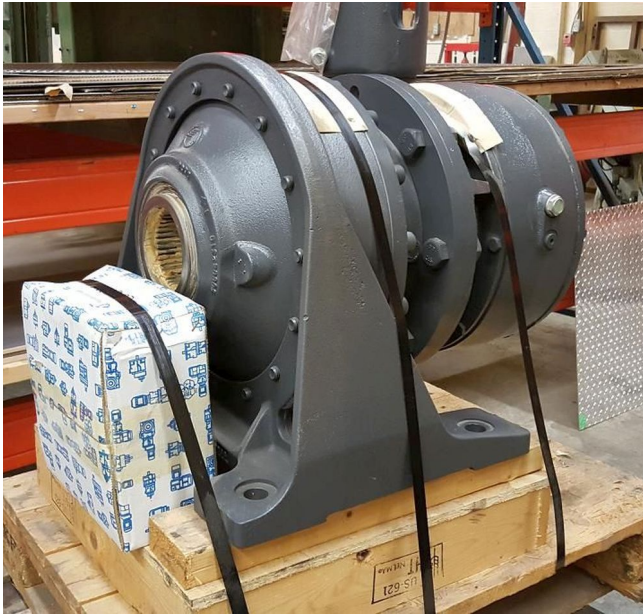

Bonfiglioli Speed Reducer Package [Inventory ID #147271]

- Speed Reducer Package.
 - Consists of:
 - Bonfiglioli Speed Reducer.
 - Model: VF185.
 - Ratio: 200:1.
 - Marathon 1 hp [electric motor](#).
 - 230/460V.
 - 1,200 rpm.
 - 3 phase.
 - 60 Hz.
 - Inverter duty.
 - Gearbox and motor never used since purchased NEW in 2009.